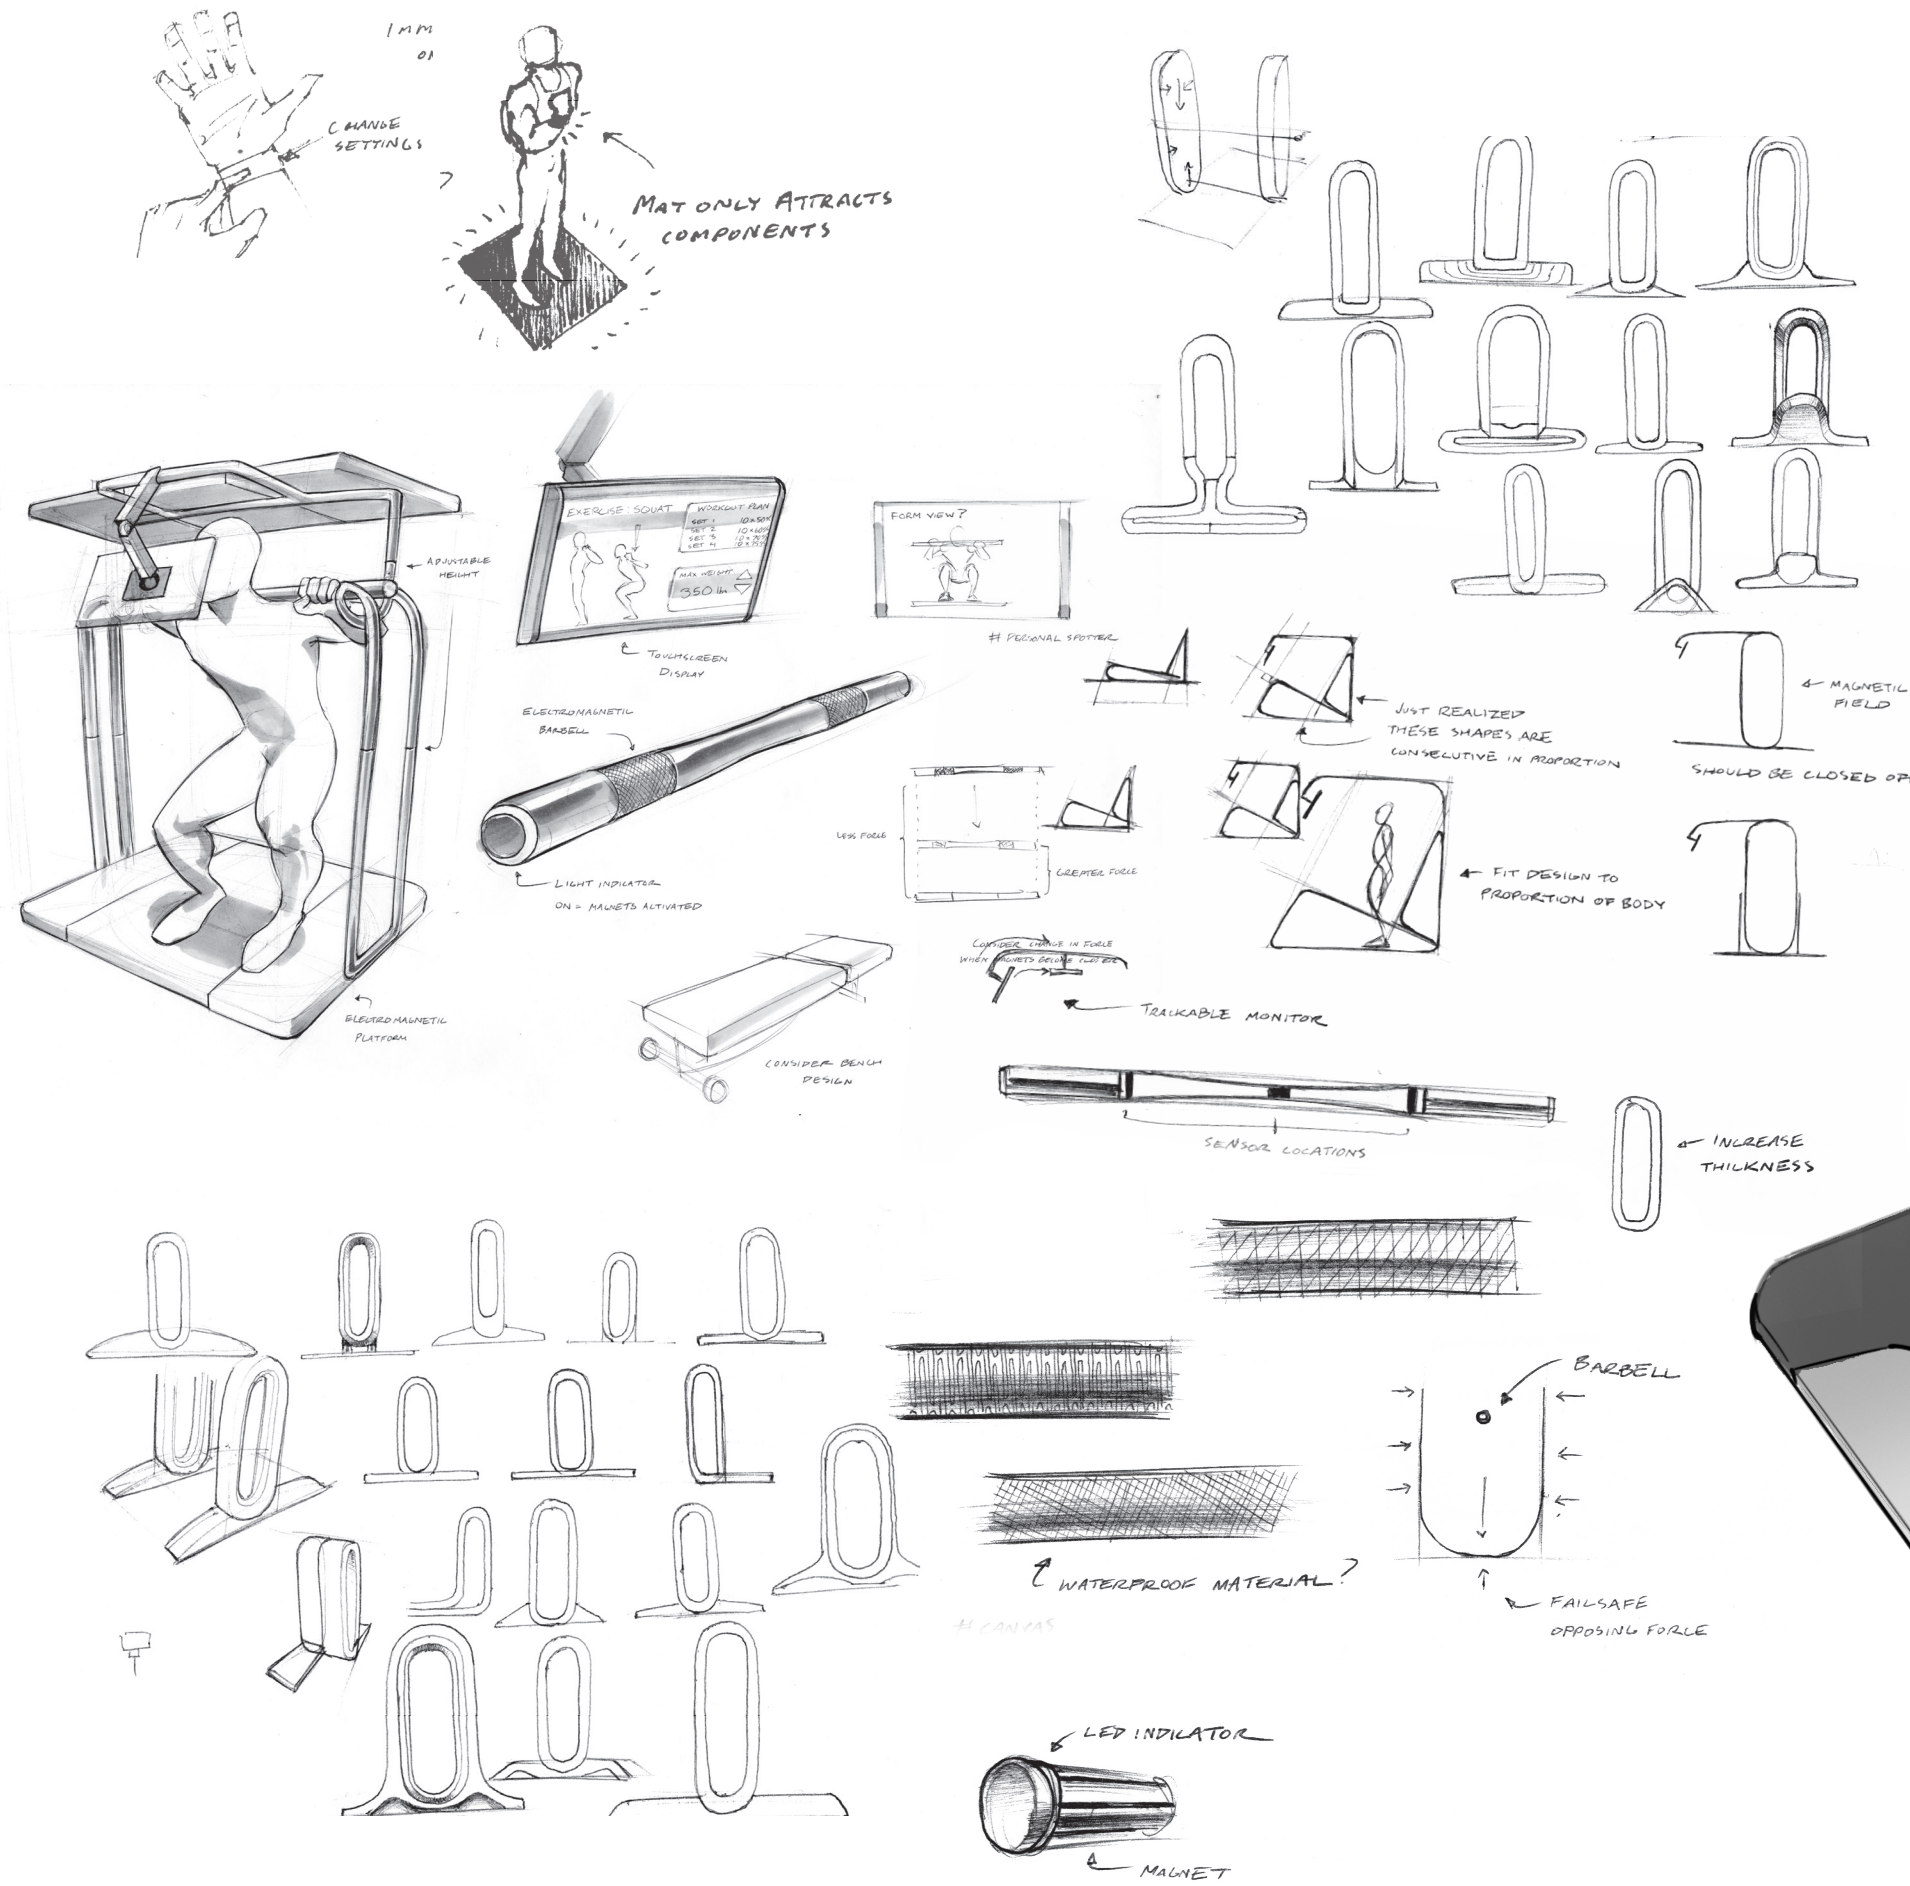

# POWER GATE

## MAGNETIC POWERLIFTING MACHINE

ELECTROMAGNETIC BARRIER | INTERACTIVE BARBELL | CUSTOMIZABLE WORKOUT ROUTINES

# POWER GATE

MAGNETIC POWERLIFTING MACHINE

RUBBER GRIPS

ADJUSTABLE MAGNETIC FORCE

TOUCHSCREEN DISPLAY

RUBBER MAT

IRON & STEEL FRAMING