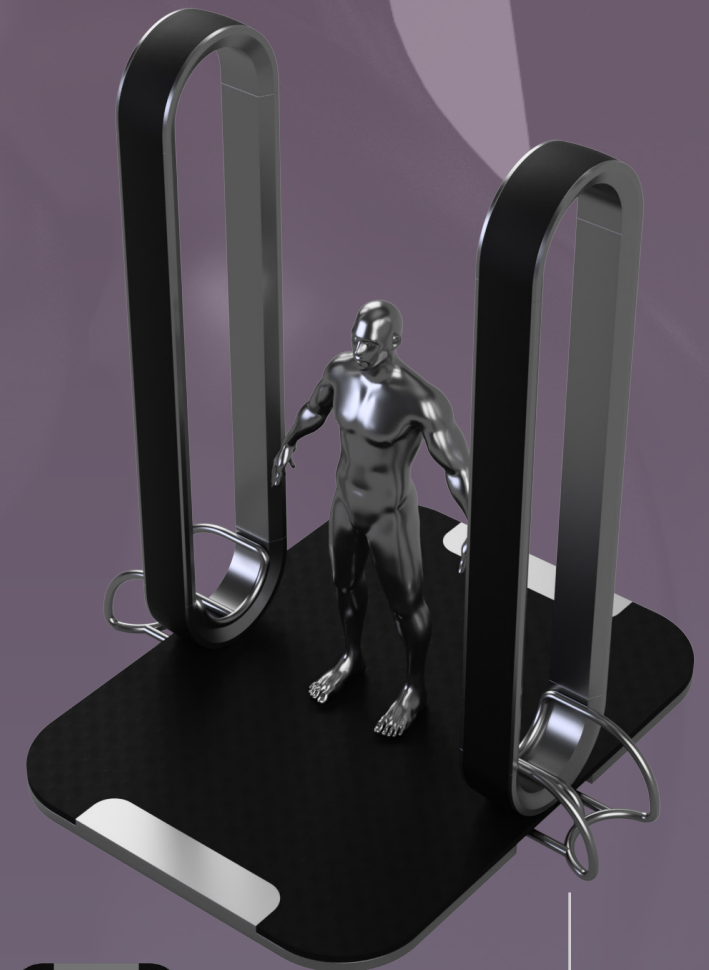

## MAGNETIC POWERLIFTING MACHINE

ELECTROMAGNETIC BARRIER | INTERACTIVE BARBELL | CUSTOMIZABLE WORKOUT ROUTINES

# POWER GATE

MAGNETIC POWERLIFTING MACHINE

RUBBER GRIPS

ADJUSTABLE MAGNETIC FORCE

TOUCHSCREEN DISPLAY

RUBBER MAT

IRON & STEEL FRAMING