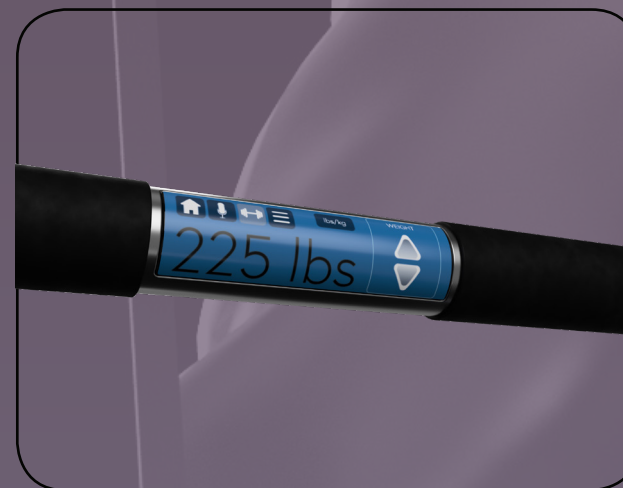

## MAGNETIC POWERLIFTING MACHINE

ELECTROMAGNETIC BARRIER | INTERACTIVE BARBELL | CUSTOMIZABLE WORKOUT ROUTINES

# POWER GATE

MAGNETIC POWERLIFTING MACHINE

RUBBER GRIPS

ADJUSTABLE MAGNETIC FORCE

TOUCHSCREEN DISPLAY

RUBBER MAT

IRON & STEEL FRAMING