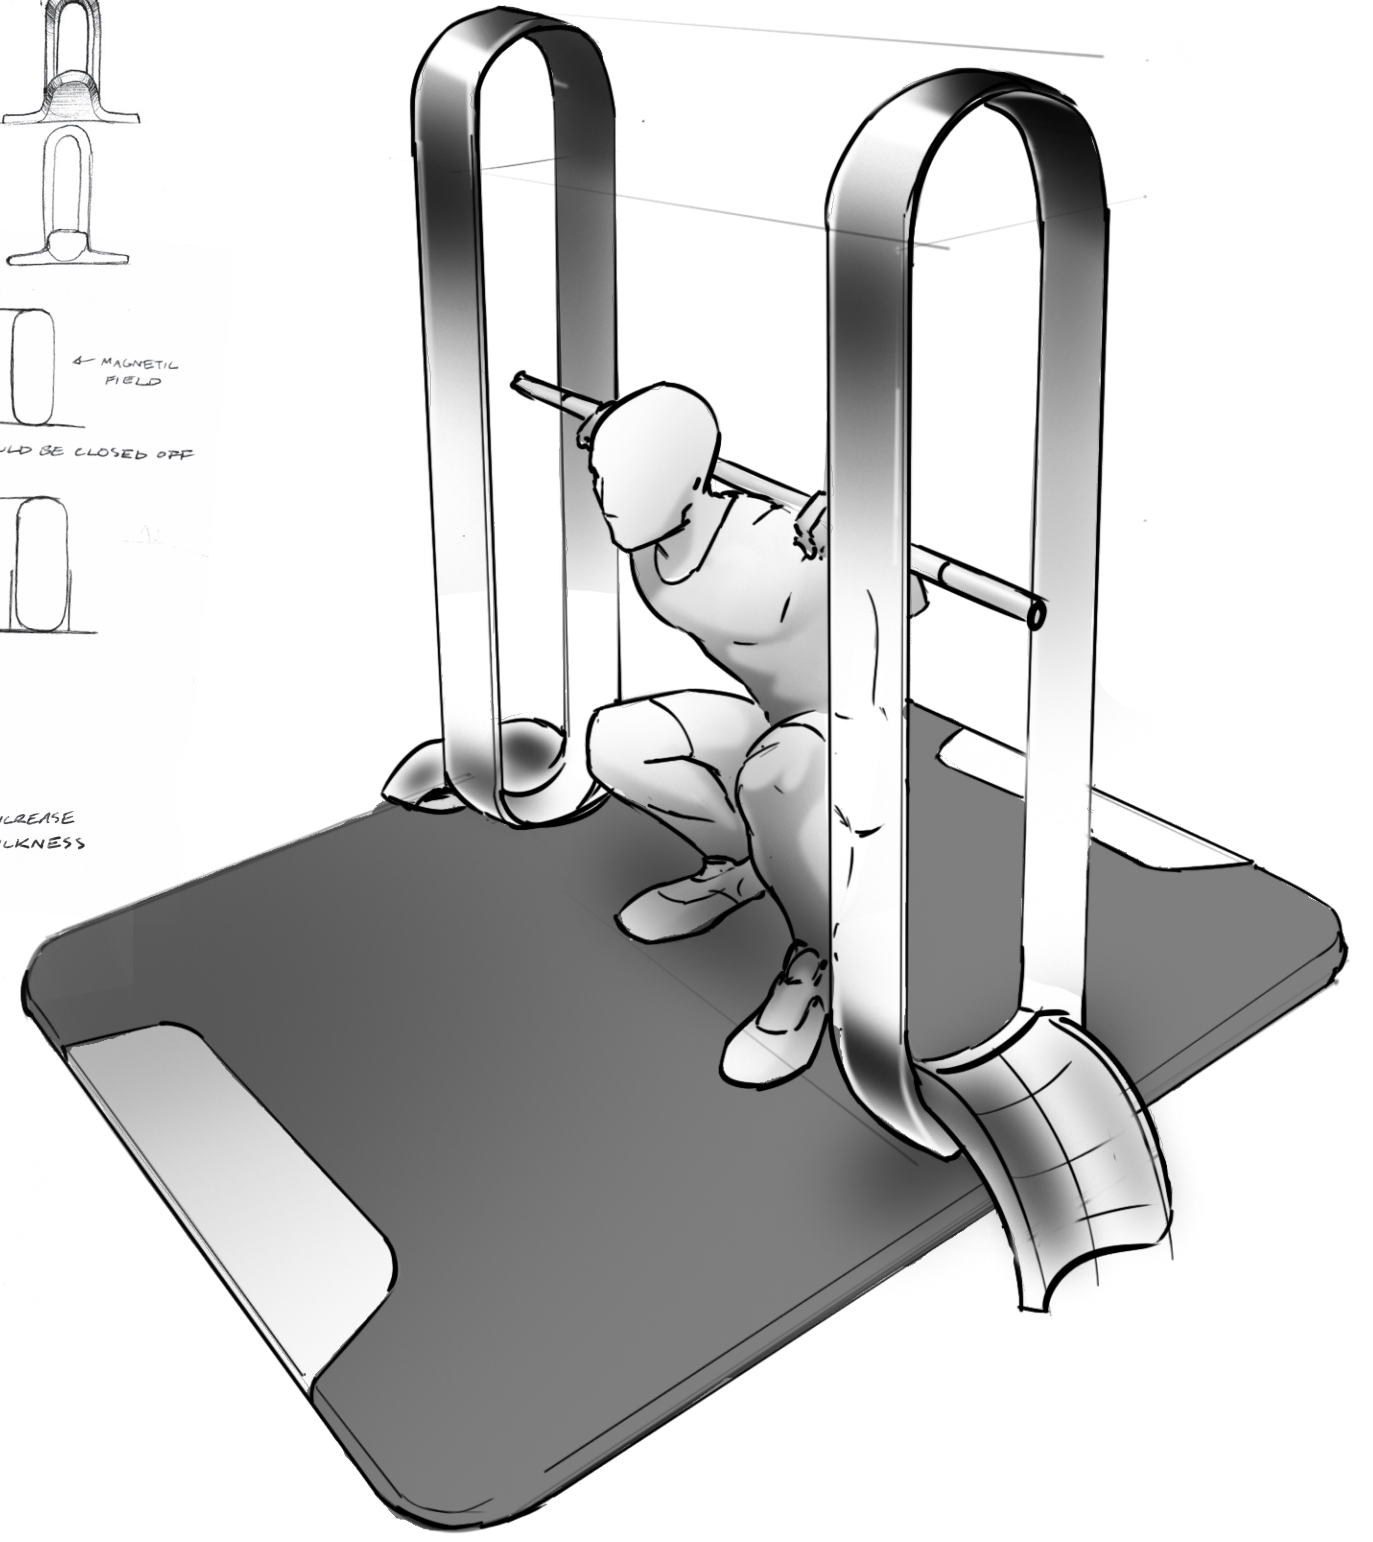

# POWER GATE

## MAGNETIC POWERLIFTING MACHINE

ELECTROMAGNETIC BARRIER | INTERACTIVE BARBELL | CUSTOMIZABLE WORKOUT ROUTINES

# POWER GATE

MAGNETIC POWERLIFTING MACHINE

RUBBER GRIPS

ADJUSTABLE MAGNETIC FORCE

TOUCHSCREEN DISPLAY

RUBBER MAT

IRON & STEEL FRAMING